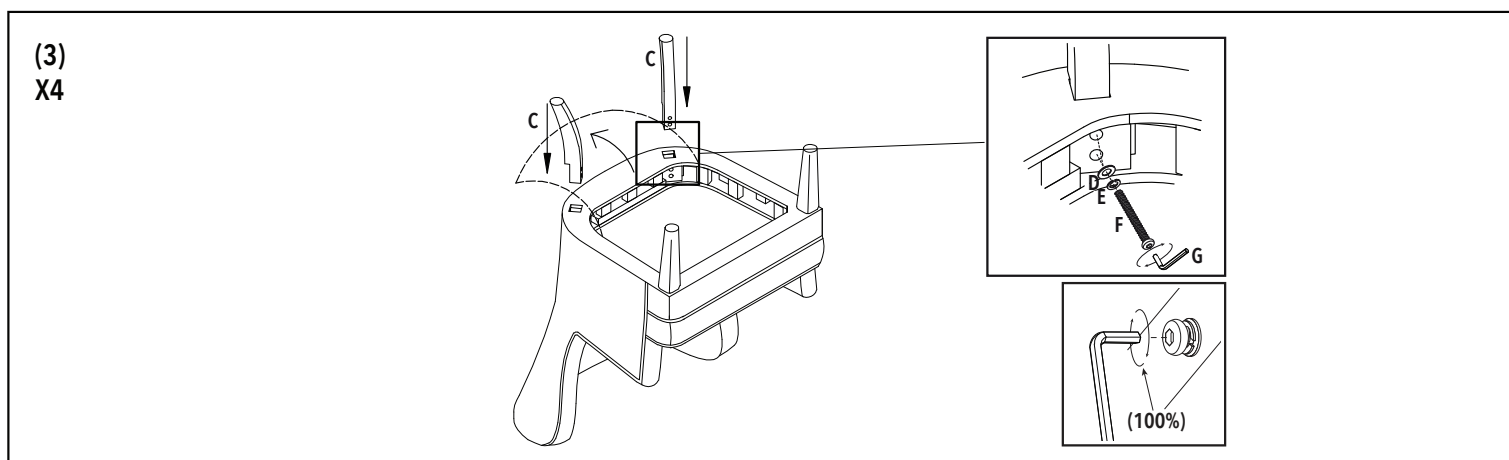

Asher Chair/Fauteuil Asher

Assembly/Assemblage

Ensure that all bolts are tightened before use. Check and tighten all bolts periodically throughout use of the product.

S'assurer que tous les boulons sont serrés avant d'utiliser le produit. Vérifier et serrer périodiquement les boulons tout au long de la durée de vie du produit.

SKU 3001141 SKU 3259690
SKU 3038388 SKU 3259711
SKU 3038390 SKU 3259737
SKU 3190772 SKU 3259752
SKU 3190807 SKU 3259778
SKU 3190810 SKU 3259793
SKU 3190822 SKU 3259815
SKU 3190835 SKU 3259830
SKU 3190848
SKU 3219083

Pier1 imports®

Made in China/Fabriqué en Chine

Distributed by Pier 1 Imports

Fort Worth, Texas 76102 USA

Customer Relations/Service à la clientèle: (800) 245-4595

Email/courriel: customerservice@pier1.com

Find assembly instructions and more at pier1.com/Instructions/d'assemblage et plus sur pier1.com