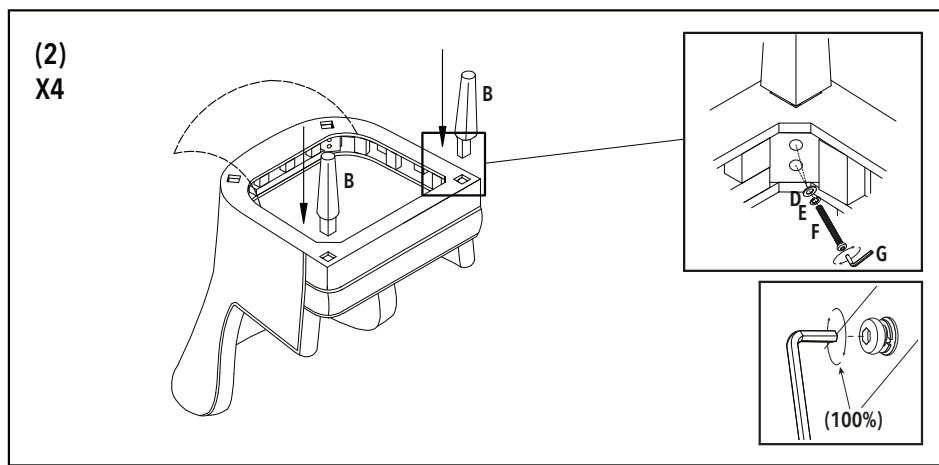

Asher Chair/Fauteuil Asher

Assembly/Assemblage

Ensure that all bolts are tightened before use. Check and tighten all bolts periodically throughout use of the product.

S'assurer que tous les boulons sont serrés avant d'utiliser le produit. Vérifier et serrer périodiquement les boulons tout au long de la durée de vie du produit.

SKU 3001141 SKU 3259690
SKU 3038388 SKU 3259711
SKU 3038390 SKU 3259737
SKU 3190772 SKU 3259752
SKU 3190807 SKU 3259778
SKU 3190810 SKU 3259793
SKU 3190822 SKU 3259815
SKU 3190835 SKU 3259830
SKU 3190848
SKU 3219083

Pier1 imports®

Made in China/Fabriqué en Chine

Distributed by Pier 1 Imports

Fort Worth, Texas 76102 USA

Customer Relations/Service à la clientèle: (800) 245-4595

Email/courriel: customerservice@pier1.com

Find assembly instructions and more at pier1.com/Instructions/d'assemblage et plus sur pier1.com