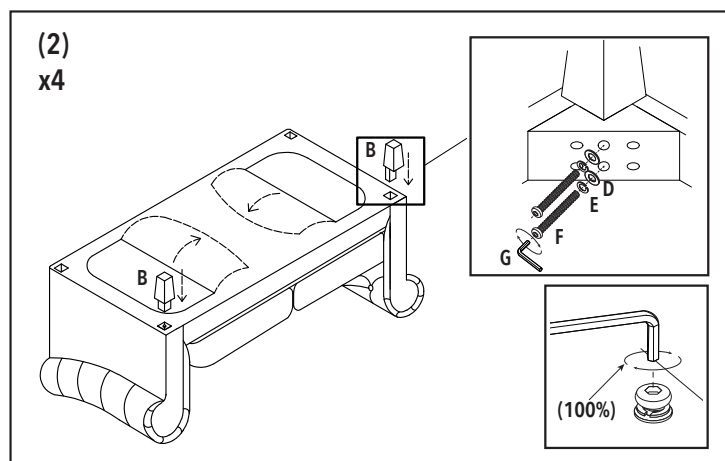

Kaede Chesterfield Loveseat/Causeuse Kaede

Assembly/Assemblage

Ensure that all bolts are tightened before use. Check and tighten all bolts periodically throughout use of the product.

S'assurer que tous les boulons sont serrés avant d'utiliser le produit. Vérifier et serrer périodiquement les boulons tout au long de la durée de vie du produit.

Pier 1 imports®

Made in China/Fabriqué en Chine

Distributed by Pier 1 Imports

Fort Worth, Texas 76102 USA

Customer Relations/Service à la clientèle: (800) 245-4595

Email/courriel: customerservice@pier1.com

SKU 3178737

Find assembly instructions and more at pier1.com/Instructions_d'assemblage_et_plus_sur_pier1.com

890